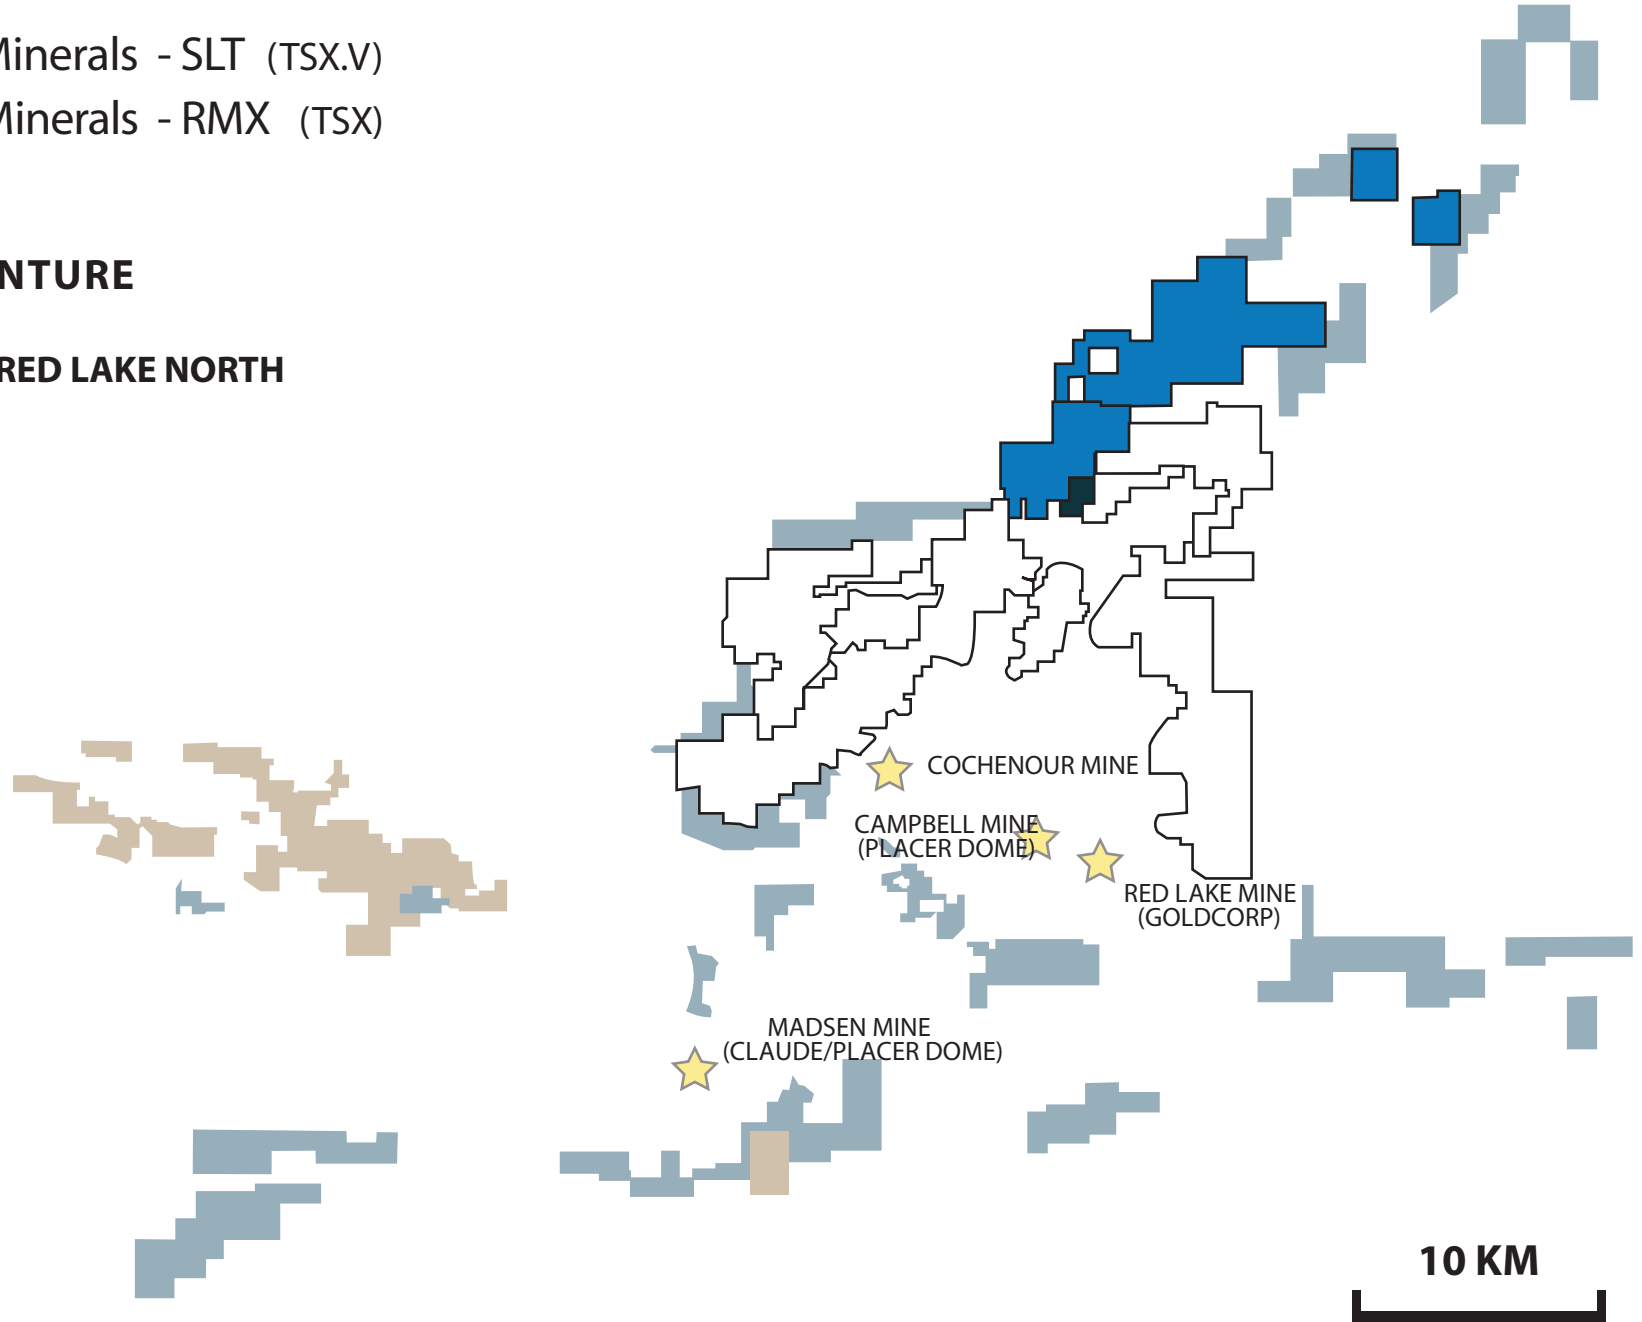

Red Lake North and Humlin Property

Solitaire Minerals - SLT (TSX.V)

Rubicon Minerals - RMX (TSX)

JOINT VENTURE

RED LAKE NORTH

10 KM